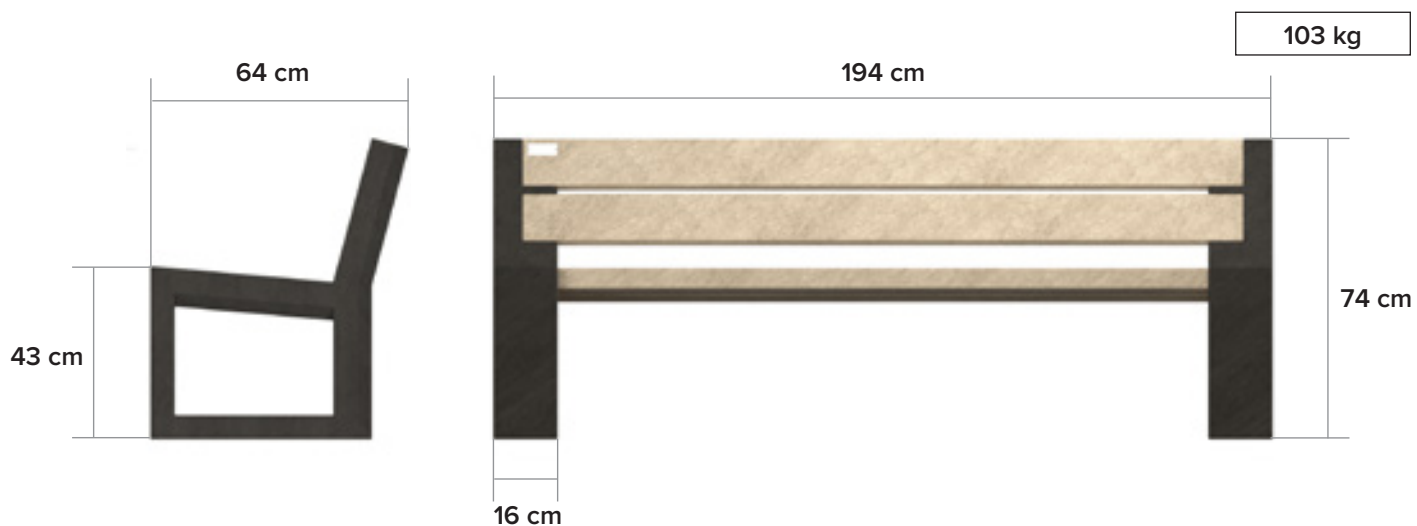

Matrix. 005

Collection of matching seating elements

measurements

available colours

Boards

- Quartz Brown
- Mineral Grey
- Sand Beige
- Ural Black

Legs

- Ural Black