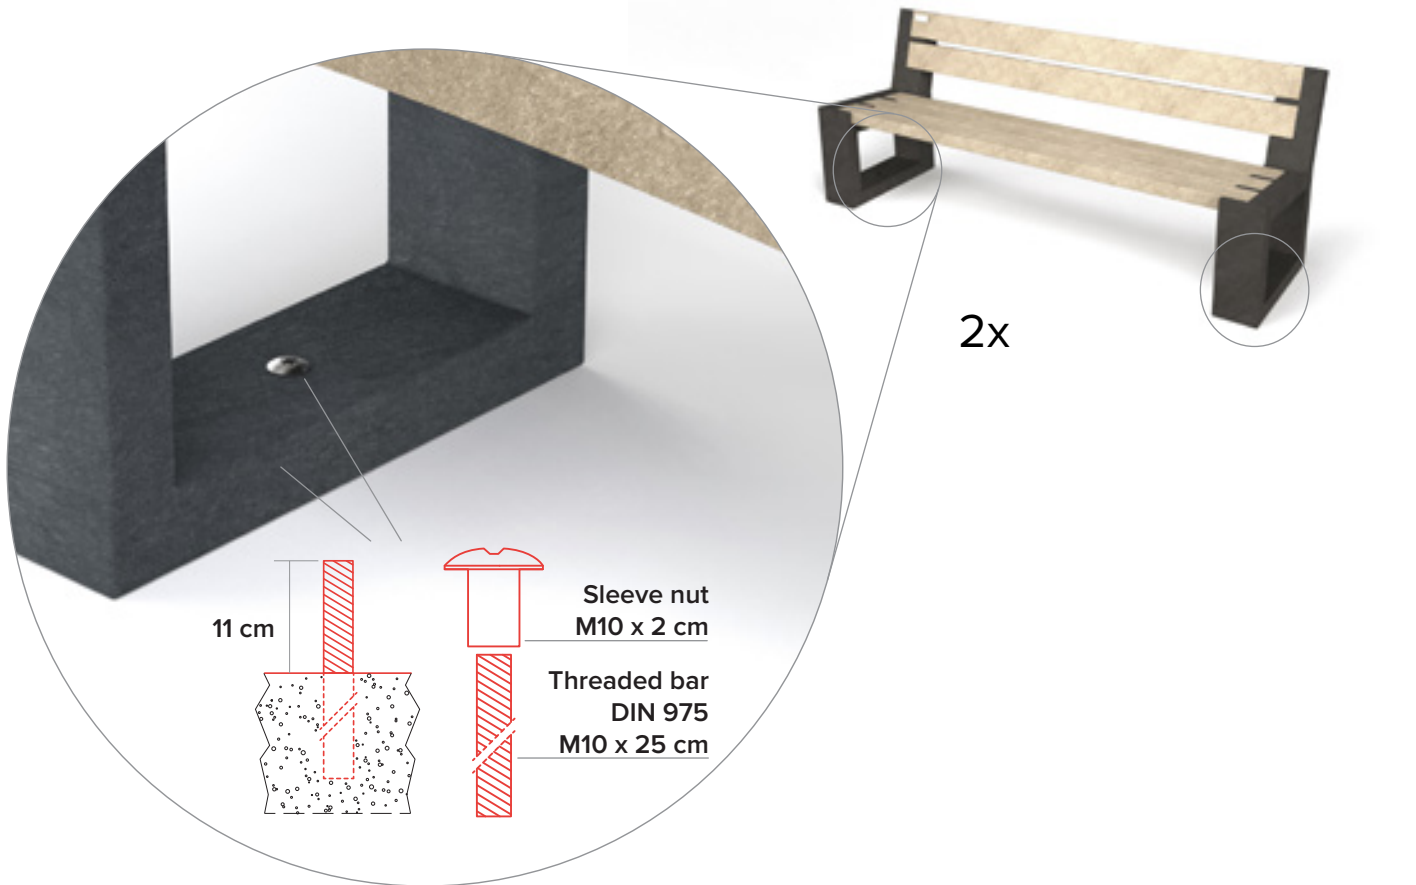

Matrix. 005

Collection of matching seating elements

measurements

available colours

Boards

- Quartz Brown
- Mineral Grey
- Sand Beige
- Ural Black

Legs

- Ural Black

main advantages

100% plastic waste

Maintenance free

Rot-proof

Natural texture

Graffiti resistant

Splinter-free

Coloured throughout

Weatherproof

Completely recyclable

nice in combination with

anchoring

reinforcement