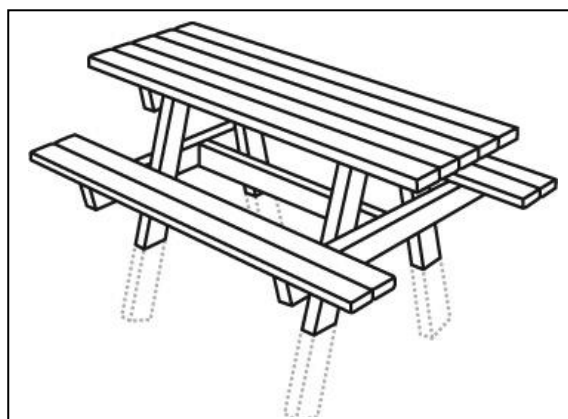

PRICE LIST 2022

PICNIC TABLES & BENCHES

OSLO RANGE – PICNIC TABLES	Dims. cm	Black or Grey	Brown	Green	Beige
Basic = not reinforced					
Oslo Basic Junior	Length 120	£448.00	£453.00	£461.00	£475.00
Oslo Basic Junior G - extended leg	Length 120	£452.00	£461.00	£470.00	£487.00
Standard & XL = reinforced					
Oslo Standard	Length 180	£711.00	£717.00	£730.00	£748.00
Oslo Standard G – with extended g	Length 180	£728.00	£734.00	£740.00	£756.00
Oslo XL – with wheelchair access	Length 240	£725.00	£728.00	£745.00	£759.00
Oslo XL G – with extended leg	Length 240	£939.00	£948.00	£962.00	£977.00

Bolt anchorage (optional) for all Oslo picnic tables without extended leg £35.00

Oslo Standard

Oslo with extended leg

Oslo Campus & Mensa reinforced	Dims. cm	Black or Grey	Brown	Green	Beige
Oslo Mensa – closed top and seat	Length 180	£774.00	£779.00	£785.00	£798.00
Oslo Mensa G – with extended leg	Length 180	£778.00	£785.00	£795.00	£799.00
Oslo Campus – with extra wide table top +15cm	Length 180	£770.00	£784.00	£790.00	£818.00
Oslo Campus G – with extended leg	Length 180	£781.00	789.00	£801.00	£827.00